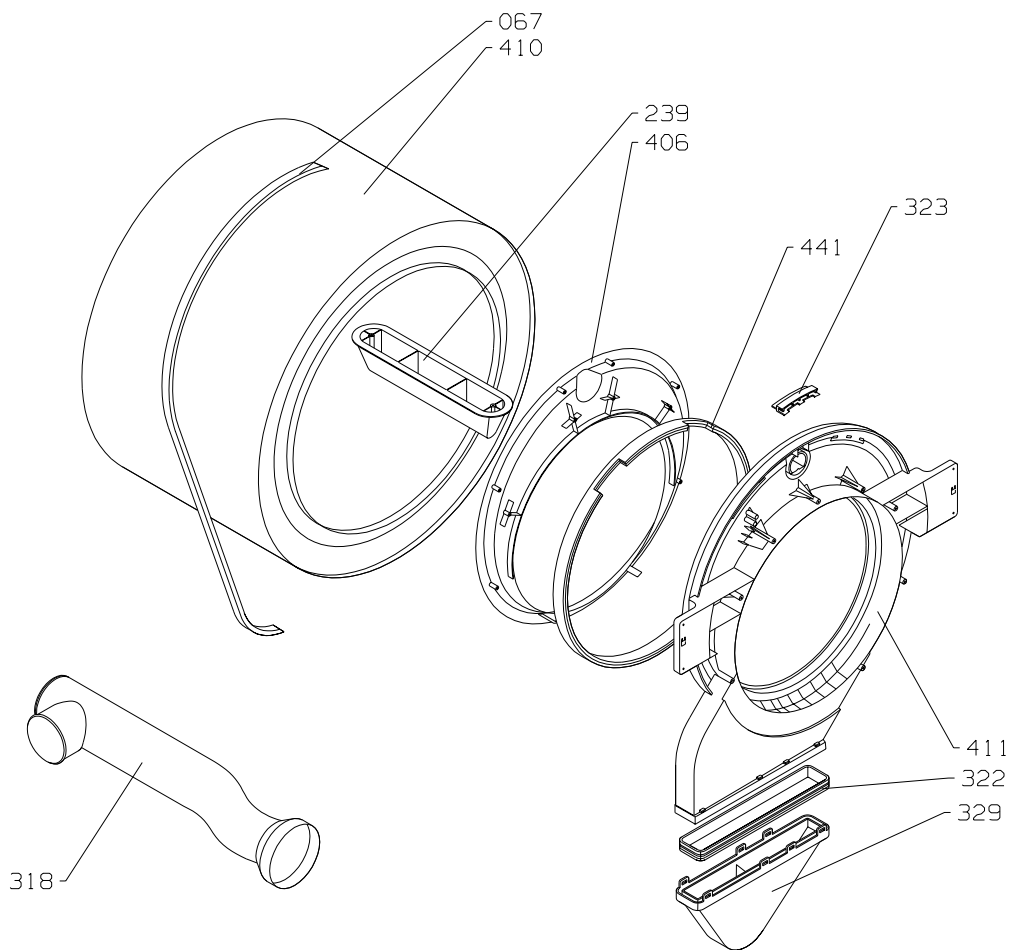

<i>SPARE PARTS LIST</i>

Spare parts list 0210169

Last revision: 07-APR-2001

K635477

Washing machines

Tip	Model	Art. Number	Brand name	Modification:
SP600/110	WT641	635477	GORENJE	Apr-2001

02168

02211

02614
BEFORE 51630001

02620a
AFTER 51630001

02702

Position	Ident	Name of spare part	Number of	Validity
026	396858	BINDING CORNER PIECE	1	
028	617150	REAR WALL COVER	1	
030	633730	SOCKET	1	
033	607637	BULB	1	
067	606532	BELT	1	BEFORE 51630001
067	104265	BELT	1	AFTER 51630001
073	537806	HINGE PLATE	1	
086	547104	CLAMP	7	
088	606235	WORKING PLATE	1	
099	537807	DOOR HINGE	1	
101	619600	ADJUSTABLE FOOT	4	
105	608874	WIRING HARNESS	1	BEFORE 15.2.2005
105	131766	WIRING HARNESS	1	AFTER 15.2.2005
108	366174	SWITCH	1	
111	591374	INSERTED PIECE FOR TIMER BUTTON	1	
146	387328	BEARING	1	
164	553849	INSERTED PIECE FOR TIMER BUTTON	1	
179	546240	BOTTON COVER	1	
204	606239	SWITCH SUPPORT	1	
206	606230	TIMER BUTTON-INNER	1	
207	657046	FRONT PANEL	1	
208	606234	KEY	1	
209	598051	CABLE AND PLUG	1	
212	657049	SOAP DISPENSER HANDLE	1	
215	620661	VENTILATOR	1	
218	616647	TUBULAR HEATER	1	
227	607090	VENTILATOR HOUSING	1	
228	394394	VENTILATOR COVER	1	
236	632676	HEATER COVER	1	
237	607625	DOOR SEAL	1	
239	590552	DRUM RIB	2	
243	537857	TIMER SUPPORT	1	
244	594189	TIMER BUTTON - INNER	1	
247	394387	STRAINER SUPPORT	1	BEFORE 51630001
248	387326	FELT GASKET	1	
250	387327	BEARING HOUSING	1	
251	387331	EARTHENING PIN	1	
252	387330	SPRING	1	
256	619599	PAD SUCTION RUBBER	4	
257	387346	SPRING OF STRAINER	1	BEFORE 51630001
259	607646	HOUSING	1	
261	633463	BOTTOM	1	
262	387325	FLANGE WITH SHAFT	1	
263	606541	STRAINER	2	BEFORE 51630001
264	606534	ELECTROMOTOR	1	BEFORE 51630001
264	130794	ELECTROMOTOR	1	AFTER 51630001