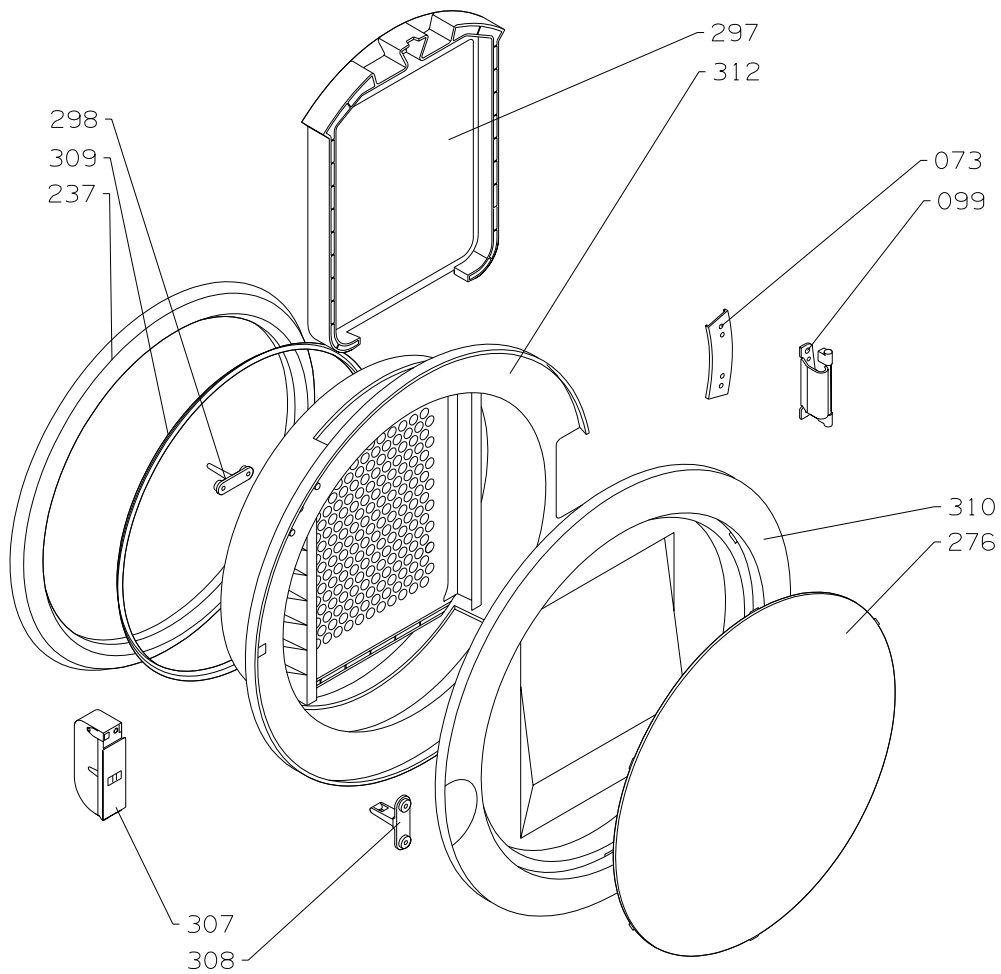

<i>SPARE PARTS LIST</i>

Spare parts list 0210169

Last revision: 07-APR-2001

K635477

Washing machines

Tip	Model	Art. Number	Brand name	Modification:
SP600/110	WT641	635477	GORENJE	Apr-2001

02168

02211

02614
BEFORE 51630001

02620a
AFTER 51630001

02702

Position	Ident	Name of spare part	Number of	Validity
026	396858	BINDING CORNER PIECE	1	
028	617150	REAR WALL COVER	1	
030	633730	SOCKET	1	
033	607637	BULB	1	
067	606532	BELT	1	BEFORE 51630001
067	104265	BELT	1	AFTER 51630001
073	537806	HINGE PLATE	1	
086	547104	CLAMP	7	
088	606235	WORKING PLATE	1	
099	537807	DOOR HINGE	1	
101	619600	ADJUSTABLE FOOT	4	
105	608874	WIRING HARNESS	1	BEFORE 15.2.2005
105	131766	WIRING HARNESS	1	AFTER 15.2.2005
108	366174	SWITCH	1	
111	591374	INSERTED PIECE FOR TIMER BUTTON	1	
146	387328	BEARING	1	
164	553849	INSERTED PIECE FOR TIMER BUTTON	1	
179	546240	BOTTON COVER	1	
204	606239	SWITCH SUPPORT	1	
206	606230	TIMER BUTTON-INNER	1	
207	657046	FRONT PANEL	1	
208	606234	KEY	1	
209	598051	CABLE AND PLUG	1	
212	657049	SOAP DISPENSER HANDLE	1	
215	620661	VENTILATOR	1	
218	616647	TUBULAR HEATER	1	
227	607090	VENTILATOR HOUSING	1	
228	394394	VENTILATOR COVER	1	
236	632676	HEATER COVER	1	
237	607625	DOOR SEAL	1	
239	590552	DRUM RIB	2	
243	537857	TIMER SUPPORT	1	
244	594189	TIMER BUTTON - INNER	1	
247	394387	STRAINER SUPPORT	1	BEFORE 51630001
248	387326	FELT GASKET	1	
250	387327	BEARING HOUSING	1	
251	387331	EARTHENING PIN	1	
252	387330	SPRING	1	
256	619599	PAD SUCTION RUBBER	4	
257	387346	SPRING OF STRAINER	1	BEFORE 51630001
259	607646	HOUSING	1	
261	633463	BOTTOM	1	
262	387325	FLANGE WITH SHAFT	1	
263	606541	STRAINER	2	BEFORE 51630001
264	606534	ELECTROMOTOR	1	BEFORE 51630001
264	130794	ELECTROMOTOR	1	AFTER 51630001