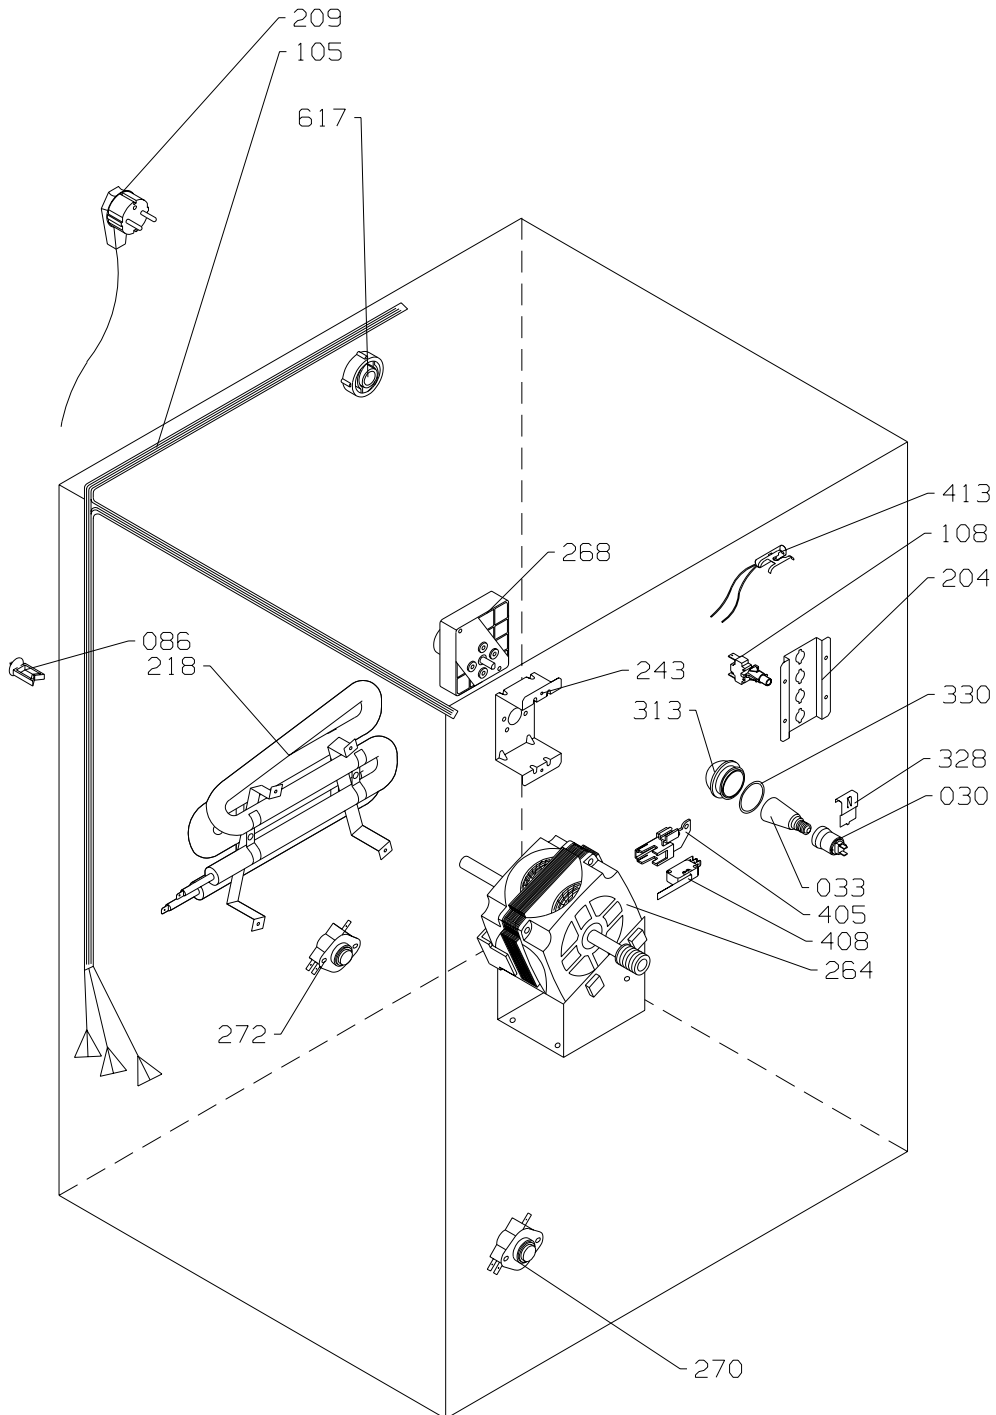

<i>SPARE PARTS LIST</i>

Spare parts list 0210169

Last revision: 07-APR-2001

K635477

Washing machines

Tip	Model	Art. Number	Brand name	Modification:
SP600/110	WT641	635477	GORENJE	Apr-2001

02168

02211

02614
BEFORE 51630001

02620a
AFTER 51630001

02702

Position	Ident	Name of spare part	Number of	Validity
026	396858	BINDING CORNER PIECE	1	
028	617150	REAR WALL COVER	1	
030	633730	SOCKET	1	
033	607637	BULB	1	
067	606532	BELT	1	BEFORE 51630001
067	104265	BELT	1	AFTER 51630001
073	537806	HINGE PLATE	1	
086	547104	CLAMP	7	
088	606235	WORKING PLATE	1	
099	537807	DOOR HINGE	1	
101	619600	ADJUSTABLE FOOT	4	
105	608874	WIRING HARNESS	1	BEFORE 15.2.2005
105	131766	WIRING HARNESS	1	AFTER 15.2.2005
108	366174	SWITCH	1	
111	591374	INSERTED PIECE FOR TIMER BUTTON	1	
146	387328	BEARING	1	
164	553849	INSERTED PIECE FOR TIMER BUTTON	1	
179	546240	BOTTON COVER	1	
204	606239	SWITCH SUPPORT	1	
206	606230	TIMER BUTTON-INNER	1	
207	657046	FRONT PANEL	1	
208	606234	KEY	1	
209	598051	CABLE AND PLUG	1	
212	657049	SOAP DISPENSER HANDLE	1	
215	620661	VENTILATOR	1	
218	616647	TUBULAR HEATER	1	
227	607090	VENTILATOR HOUSING	1	
228	394394	VENTILATOR COVER	1	
236	632676	HEATER COVER	1	
237	607625	DOOR SEAL	1	
239	590552	DRUM RIB	2	
243	537857	TIMER SUPPORT	1	
244	594189	TIMER BUTTON - INNER	1	
247	394387	STRAINER SUPPORT	1	BEFORE 51630001
248	387326	FELT GASKET	1	
250	387327	BEARING HOUSING	1	
251	387331	EARTHENING PIN	1	
252	387330	SPRING	1	
256	619599	PAD SUCTION RUBBER	4	
257	387346	SPRING OF STRAINER	1	BEFORE 51630001
259	607646	HOUSING	1	
261	633463	BOTTOM	1	
262	387325	FLANGE WITH SHAFT	1	
263	606541	STRAINER	2	BEFORE 51630001
264	606534	ELECTROMOTOR	1	BEFORE 51630001
264	130794	ELECTROMOTOR	1	AFTER 51630001