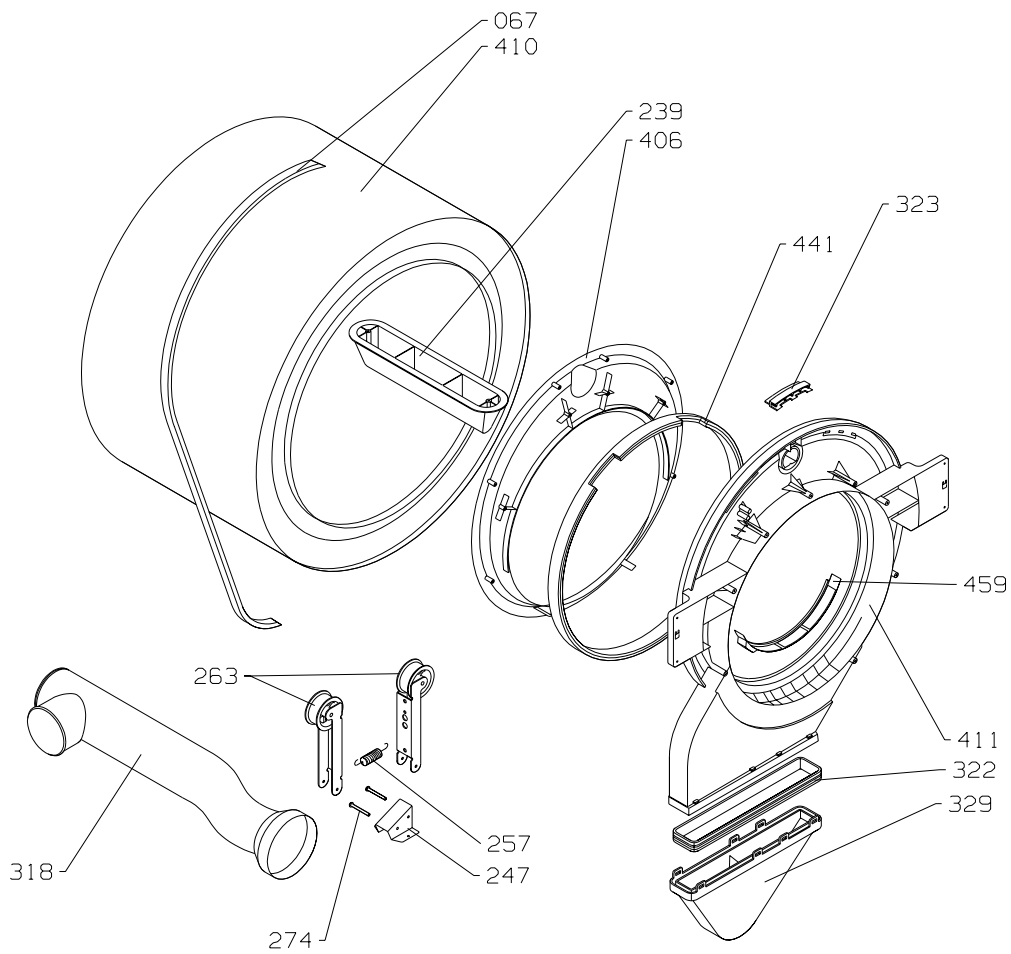

<i>SPARE PARTS LIST</i>

Spare parts list 0210169

Last revision: 07-APR-2001

K635477

Washing machines

Tip	Model	Art. Number	Brand name	Modification:
SP600/110	WT641	635477	GORENJE	Apr-2001

02168

02211

02614
BEFORE 51630001

02620a
AFTER 51630001

02702

Position	Ident	Name of spare part	Number of	Validity
026	396858	BINDING CORNER PIECE	1	
028	617150	REAR WALL COVER	1	
030	633730	SOCKET	1	
033	607637	BULB	1	
067	606532	BELT	1	BEFORE 51630001
067	104265	BELT	1	AFTER 51630001
073	537806	HINGE PLATE	1	
086	547104	CLAMP	7	
088	606235	WORKING PLATE	1	
099	537807	DOOR HINGE	1	
101	619600	ADJUSTABLE FOOT	4	
105	608874	WIRING HARNESS	1	BEFORE 15.2.2005
105	131766	WIRING HARNESS	1	AFTER 15.2.2005
108	366174	SWITCH	1	
111	591374	INSERTED PIECE FOR TIMER BUTTON	1	
146	387328	BEARING	1	
164	553849	INSERTED PIECE FOR TIMER BUTTON	1	
179	546240	BOTTON COVER	1	
204	606239	SWITCH SUPPORT	1	
206	606230	TIMER BUTTON-INNER	1	
207	657046	FRONT PANEL	1	
208	606234	KEY	1	
209	598051	CABLE AND PLUG	1	
212	657049	SOAP DISPENSER HANDLE	1	
215	620661	VENTILATOR	1	
218	616647	TUBULAR HEATER	1	
227	607090	VENTILATOR HOUSING	1	
228	394394	VENTILATOR COVER	1	
236	632676	HEATER COVER	1	
237	607625	DOOR SEAL	1	
239	590552	DRUM RIB	2	
243	537857	TIMER SUPPORT	1	
244	594189	TIMER BUTTON - INNER	1	
247	394387	STRAINER SUPPORT	1	BEFORE 51630001
248	387326	FELT GASKET	1	
250	387327	BEARING HOUSING	1	
251	387331	EARTHENING PIN	1	
252	387330	SPRING	1	
256	619599	PAD SUCTION RUBBER	4	
257	387346	SPRING OF STRAINER	1	BEFORE 51630001
259	607646	HOUSING	1	
261	633463	BOTTOM	1	
262	387325	FLANGE WITH SHAFT	1	
263	606541	STRAINER	2	BEFORE 51630001
264	606534	ELECTROMOTOR	1	BEFORE 51630001
264	130794	ELECTROMOTOR	1	AFTER 51630001