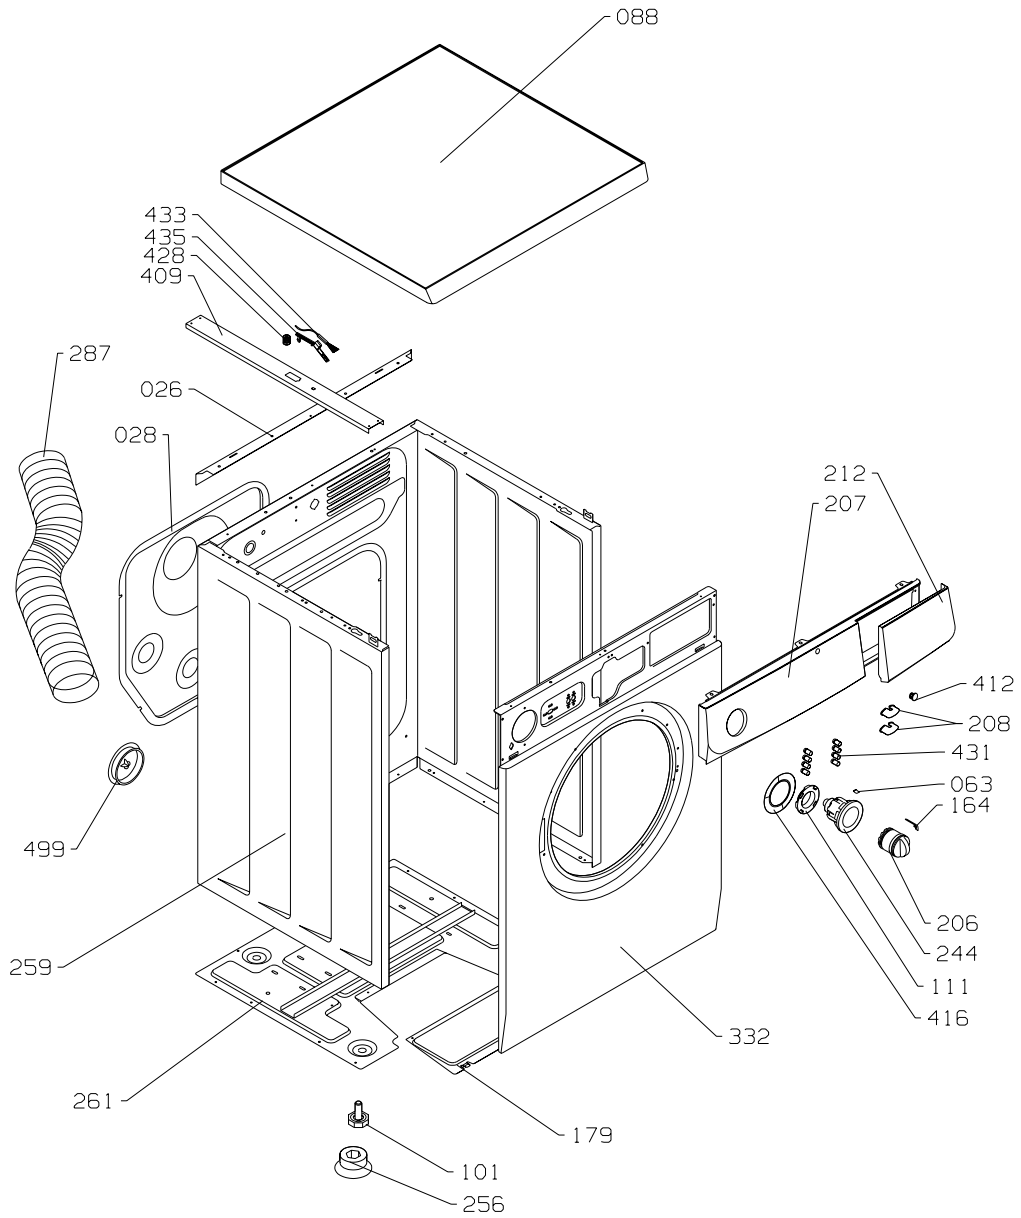

<i>SPARE PARTS LIST</i>

Spare parts list 0210169

Last revision: 07-APR-2001

K635477

Washing machines

Tip	Model	Art. Number	Brand name	Modification:
SP600/110	WT641	635477	GORENJE	Apr-2001

02168

02211

02614
BEFORE 51630001

02620a
AFTER 51630001

02702

Position	Ident	Name of spare part	Number of	Validity
026	396858	BINDING CORNER PIECE	1	
028	617150	REAR WALL COVER	1	
030	633730	SOCKET	1	
033	607637	BULB	1	
067	606532	BELT	1	BEFORE 51630001
067	104265	BELT	1	AFTER 51630001
073	537806	HINGE PLATE	1	
086	547104	CLAMP	7	
088	606235	WORKING PLATE	1	
099	537807	DOOR HINGE	1	
101	619600	ADJUSTABLE FOOT	4	
105	608874	WIRING HARNESS	1	BEFORE 15.2.2005
105	131766	WIRING HARNESS	1	AFTER 15.2.2005
108	366174	SWITCH	1	
111	591374	INSERTED PIECE FOR TIMER BUTTON	1	
146	387328	BEARING	1	
164	553849	INSERTED PIECE FOR TIMER BUTTON	1	
179	546240	BOTTON COVER	1	
204	606239	SWITCH SUPPORT	1	
206	606230	TIMER BUTTON-INNER	1	
207	657046	FRONT PANEL	1	
208	606234	KEY	1	
209	598051	CABLE AND PLUG	1	
212	657049	SOAP DISPENSER HANDLE	1	
215	620661	VENTILATOR	1	
218	616647	TUBULAR HEATER	1	
227	607090	VENTILATOR HOUSING	1	
228	394394	VENTILATOR COVER	1	
236	632676	HEATER COVER	1	
237	607625	DOOR SEAL	1	
239	590552	DRUM RIB	2	
243	537857	TIMER SUPPORT	1	
244	594189	TIMER BUTTON - INNER	1	
247	394387	STRAINER SUPPORT	1	BEFORE 51630001
248	387326	FELT GASKET	1	
250	387327	BEARING HOUSING	1	
251	387331	EARTHENING PIN	1	
252	387330	SPRING	1	
256	619599	PAD SUCTION RUBBER	4	
257	387346	SPRING OF STRAINER	1	BEFORE 51630001
259	607646	HOUSING	1	
261	633463	BOTTOM	1	
262	387325	FLANGE WITH SHAFT	1	
263	606541	STRAINER	2	BEFORE 51630001
264	606534	ELECTROMOTOR	1	BEFORE 51630001
264	130794	ELECTROMOTOR	1	AFTER 51630001