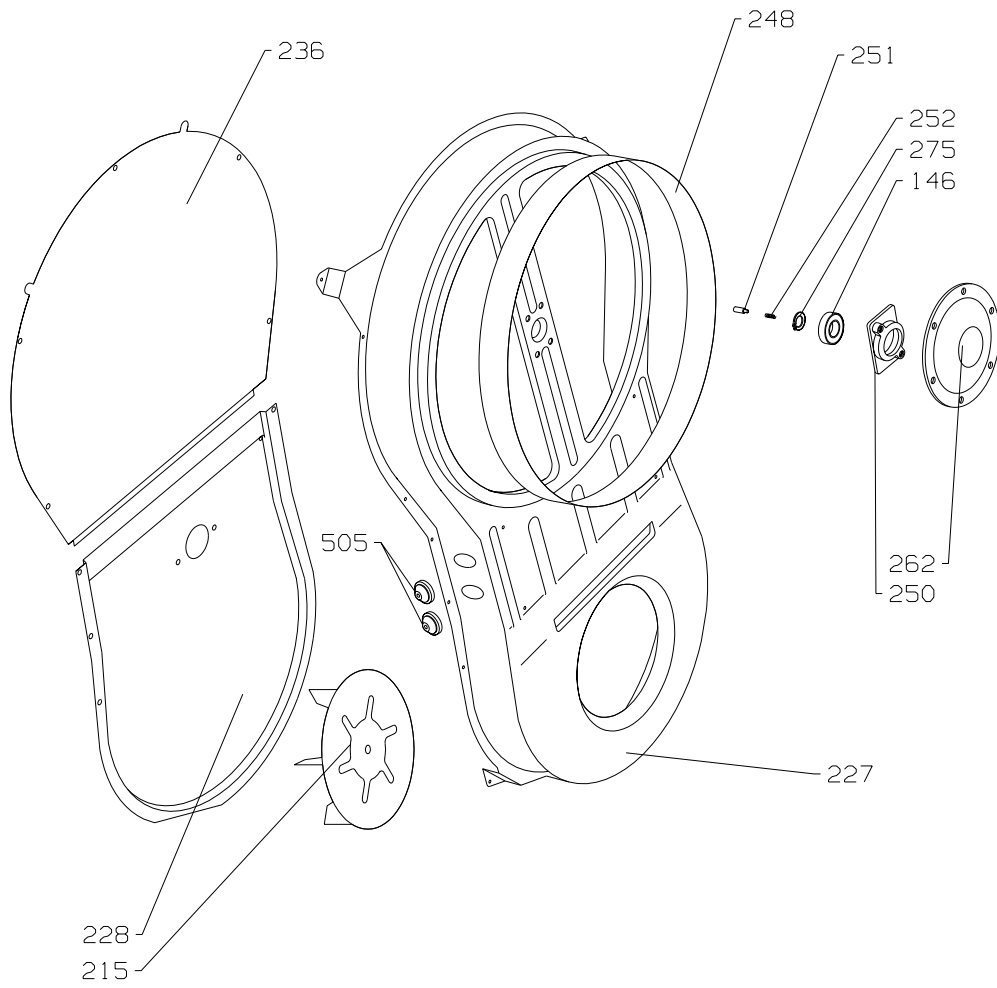

<i>SPARE PARTS LIST</i>

Spare parts list 0210169

Last revision: 07-APR-2001

K635477

Washing machines

Tip	Model	Art. Number	Brand name	Modification:
SP600/110	WT641	635477	GORENJE	Apr-2001

02168

02211

02614
BEFORE 51630001

02620a
AFTER 51630001

02702

Position	Ident	Name of spare part	Number of	Validity
026	396858	BINDING CORNER PIECE	1	
028	617150	REAR WALL COVER	1	
030	633730	SOCKET	1	
033	607637	BULB	1	
067	606532	BELT	1	BEFORE 51630001
067	104265	BELT	1	AFTER 51630001
073	537806	HINGE PLATE	1	
086	547104	CLAMP	7	
088	606235	WORKING PLATE	1	
099	537807	DOOR HINGE	1	
101	619600	ADJUSTABLE FOOT	4	
105	608874	WIRING HARNESS	1	BEFORE 15.2.2005
105	131766	WIRING HARNESS	1	AFTER 15.2.2005
108	366174	SWITCH	1	
111	591374	INSERTED PIECE FOR TIMER BUTTON	1	
146	387328	BEARING	1	
164	553849	INSERTED PIECE FOR TIMER BUTTON	1	
179	546240	BOTTON COVER	1	
204	606239	SWITCH SUPPORT	1	
206	606230	TIMER BUTTON-INNER	1	
207	657046	FRONT PANEL	1	
208	606234	KEY	1	
209	598051	CABLE AND PLUG	1	
212	657049	SOAP DISPENSER HANDLE	1	
215	620661	VENTILATOR	1	
218	616647	TUBULAR HEATER	1	
227	607090	VENTILATOR HOUSING	1	
228	394394	VENTILATOR COVER	1	
236	632676	HEATER COVER	1	
237	607625	DOOR SEAL	1	
239	590552	DRUM RIB	2	
243	537857	TIMER SUPPORT	1	
244	594189	TIMER BUTTON - INNER	1	
247	394387	STRAINER SUPPORT	1	BEFORE 51630001
248	387326	FELT GASKET	1	
250	387327	BEARING HOUSING	1	
251	387331	EARTHENING PIN	1	
252	387330	SPRING	1	
256	619599	PAD SUCTION RUBBER	4	
257	387346	SPRING OF STRAINER	1	BEFORE 51630001
259	607646	HOUSING	1	
261	633463	BOTTOM	1	
262	387325	FLANGE WITH SHAFT	1	
263	606541	STRAINER	2	BEFORE 51630001
264	606534	ELECTROMOTOR	1	BEFORE 51630001
264	130794	ELECTROMOTOR	1	AFTER 51630001